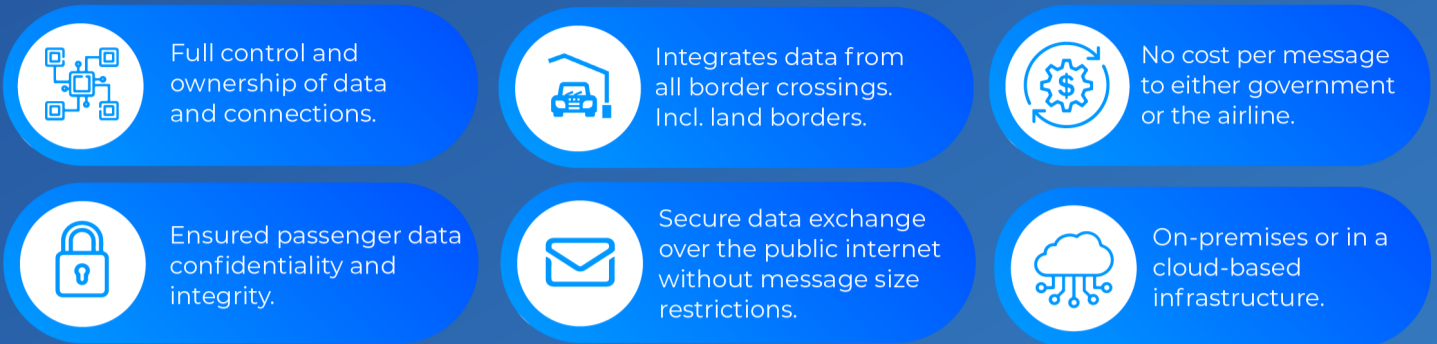

# How does HERMES PDG act as a passenger data single window for governments?

HERMES Passenger Data Gateway (PDG), a trusted, secure, and cost-effective solution for the submission, validation, and redistribution of passenger data.

## BENEFITS