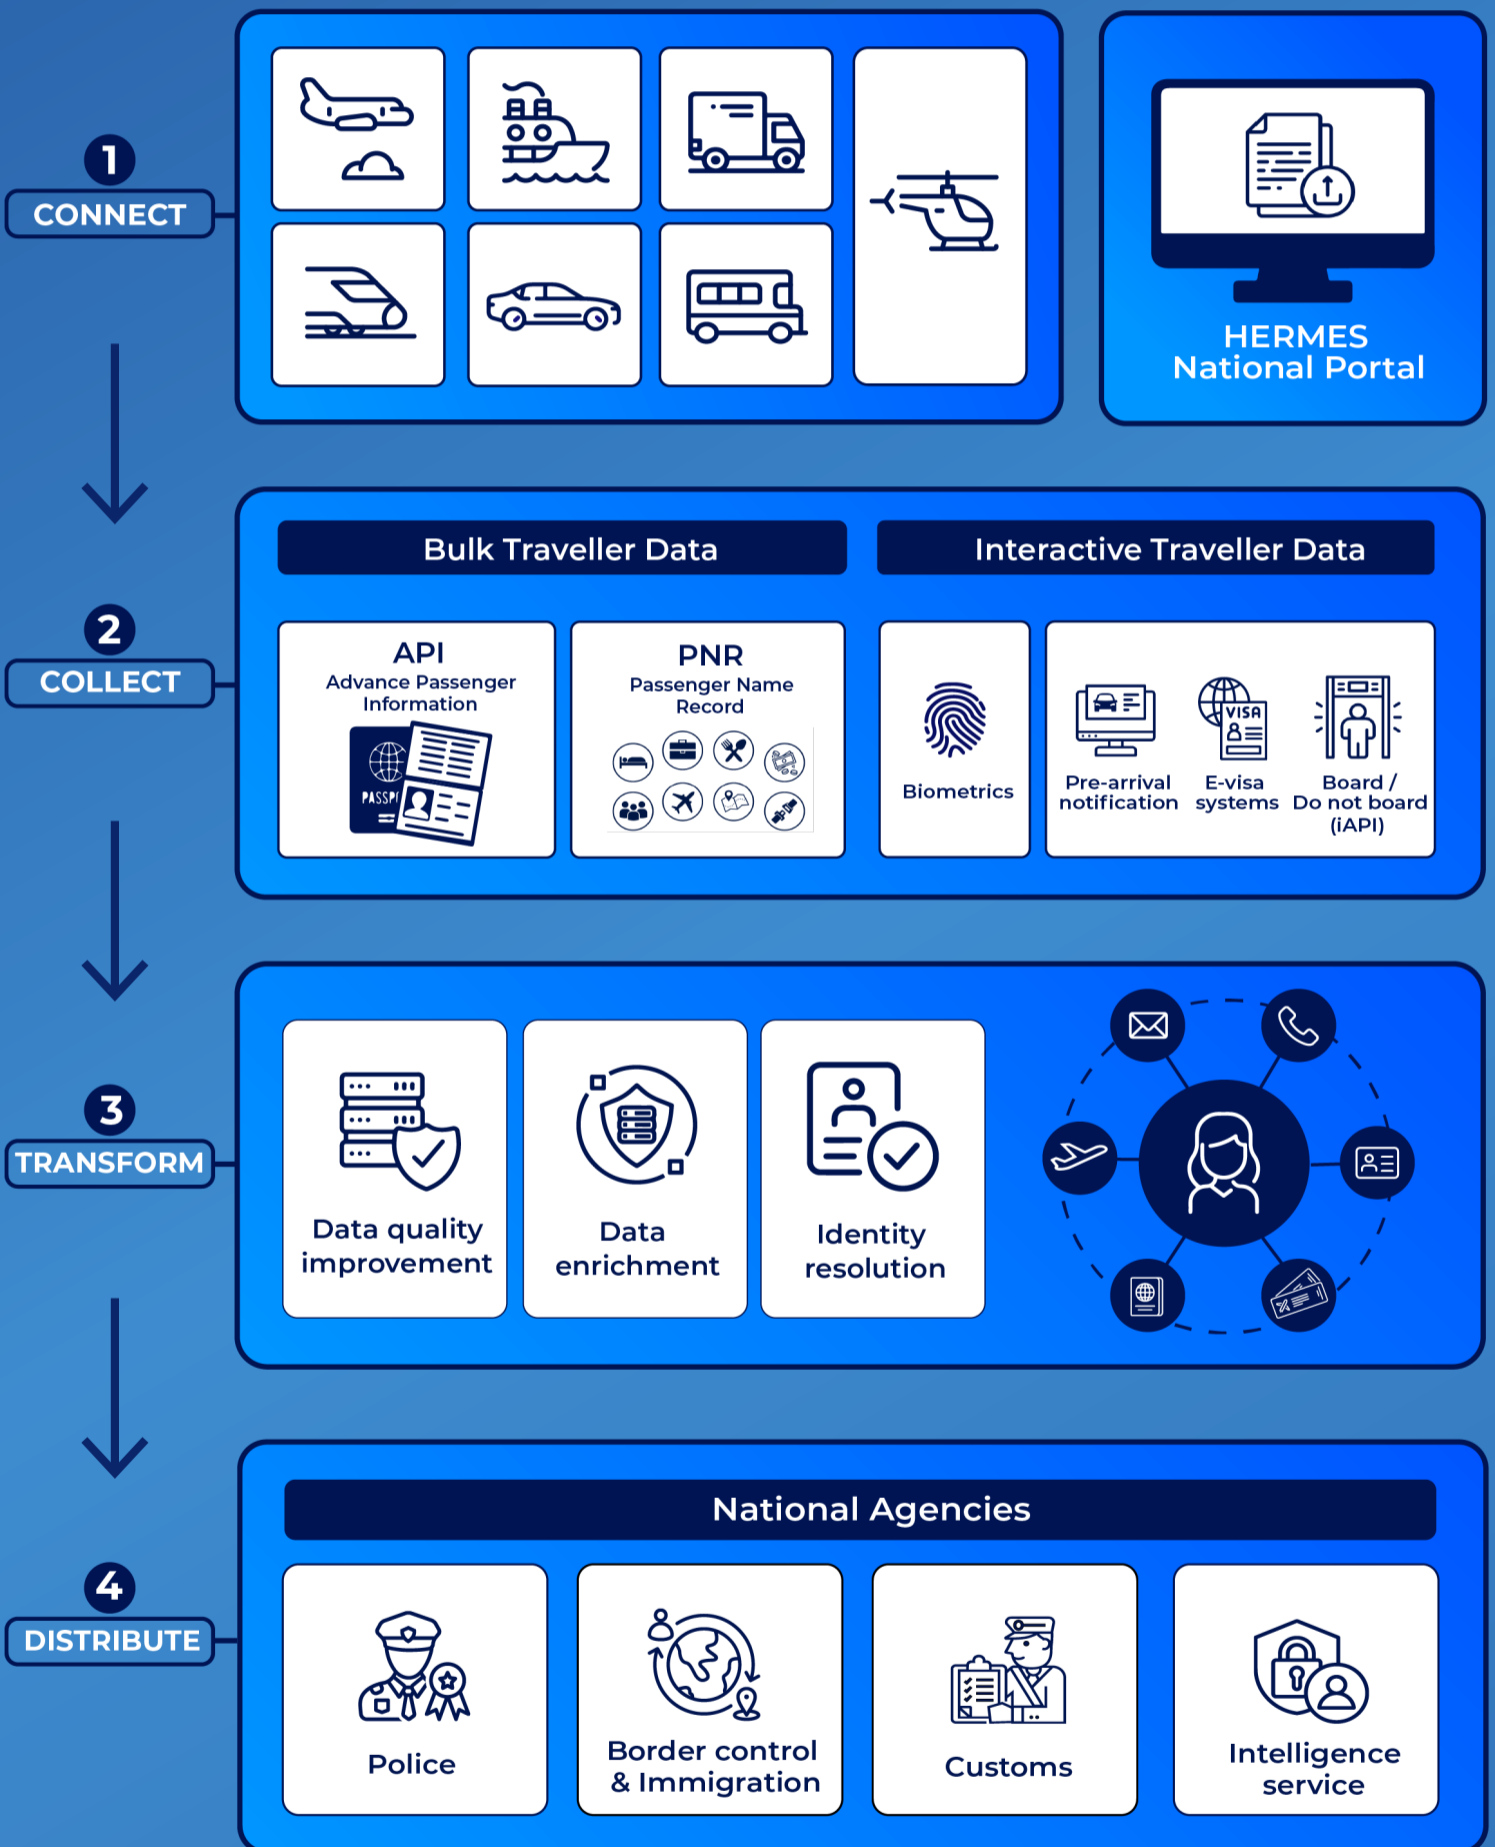

Want to know more?

Contact us at info@wcc-group.com